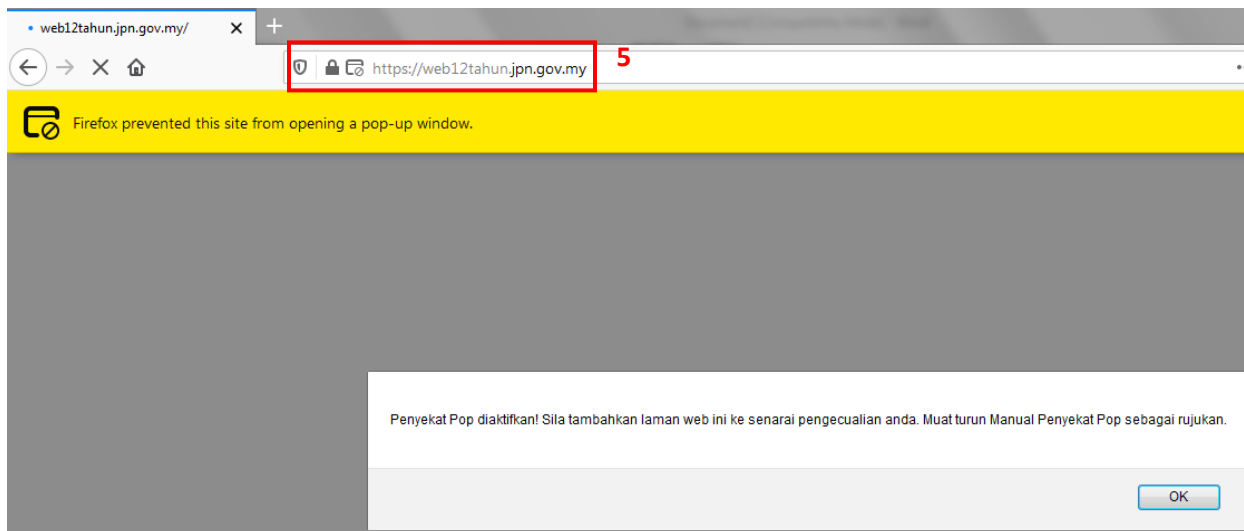

3. Sila tekan di bahagian tepi sebelah kiri dan pilih Privacy and security.

4. Pastikan anda berada pada seksyen Permissions dan pilih Exceptions di kotak Block pop-up windows.

5. Sila highlight dan copy link <https://web12tahun.jpn.gov.my/>

6. Kemudian sila letakkan link tersebut di ruangan Address of website.

7. Tekan butang Allow.

8. Akhir sekali tekan butang Save Changes.

Allowed Websites - Pop-ups

You can specify which websites are allowed to open pop-up windows. Type the exact address of the site you want to allow and then click Allow.